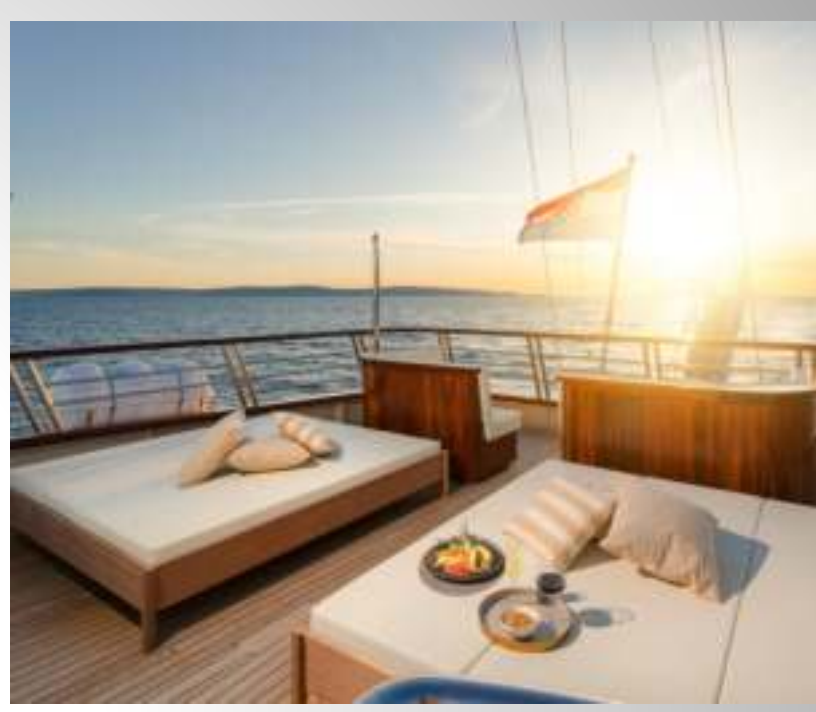

MSY Son de Mar

45m ● built 2019 ● 12 guests ● 6 cabins

Built 2019 ● LOA 45 m ● 12 guests in 6 cabins ● 7 crew ● Beam 8,36 m ● Draft 2,40 m ● Croatian flag
Speed kn: cruising 9 / max 12

MSY Son de Mar

FEATURES:

- luxurious interior styling
- 6 staterooms and sauna below deck
- vast salon of 50 m²
- spacious aft area on main deck comprising al fresco dining area and lounge area
- sunbathing area in the front part of main deck
- 135 m² sun deck with jacuzzi

Amenities:

- 5 m, 75HP tender
- jacuzzi on sun deck
- swimming platform
- sauna

MSY Son de Mar

Built 2019 • LOA 45m • 12 guests in 6 cabins • 7 crew • Beam 8,36m • Draft 2,40m • Croatian flag • Speed kn: cruising 9 / max 12