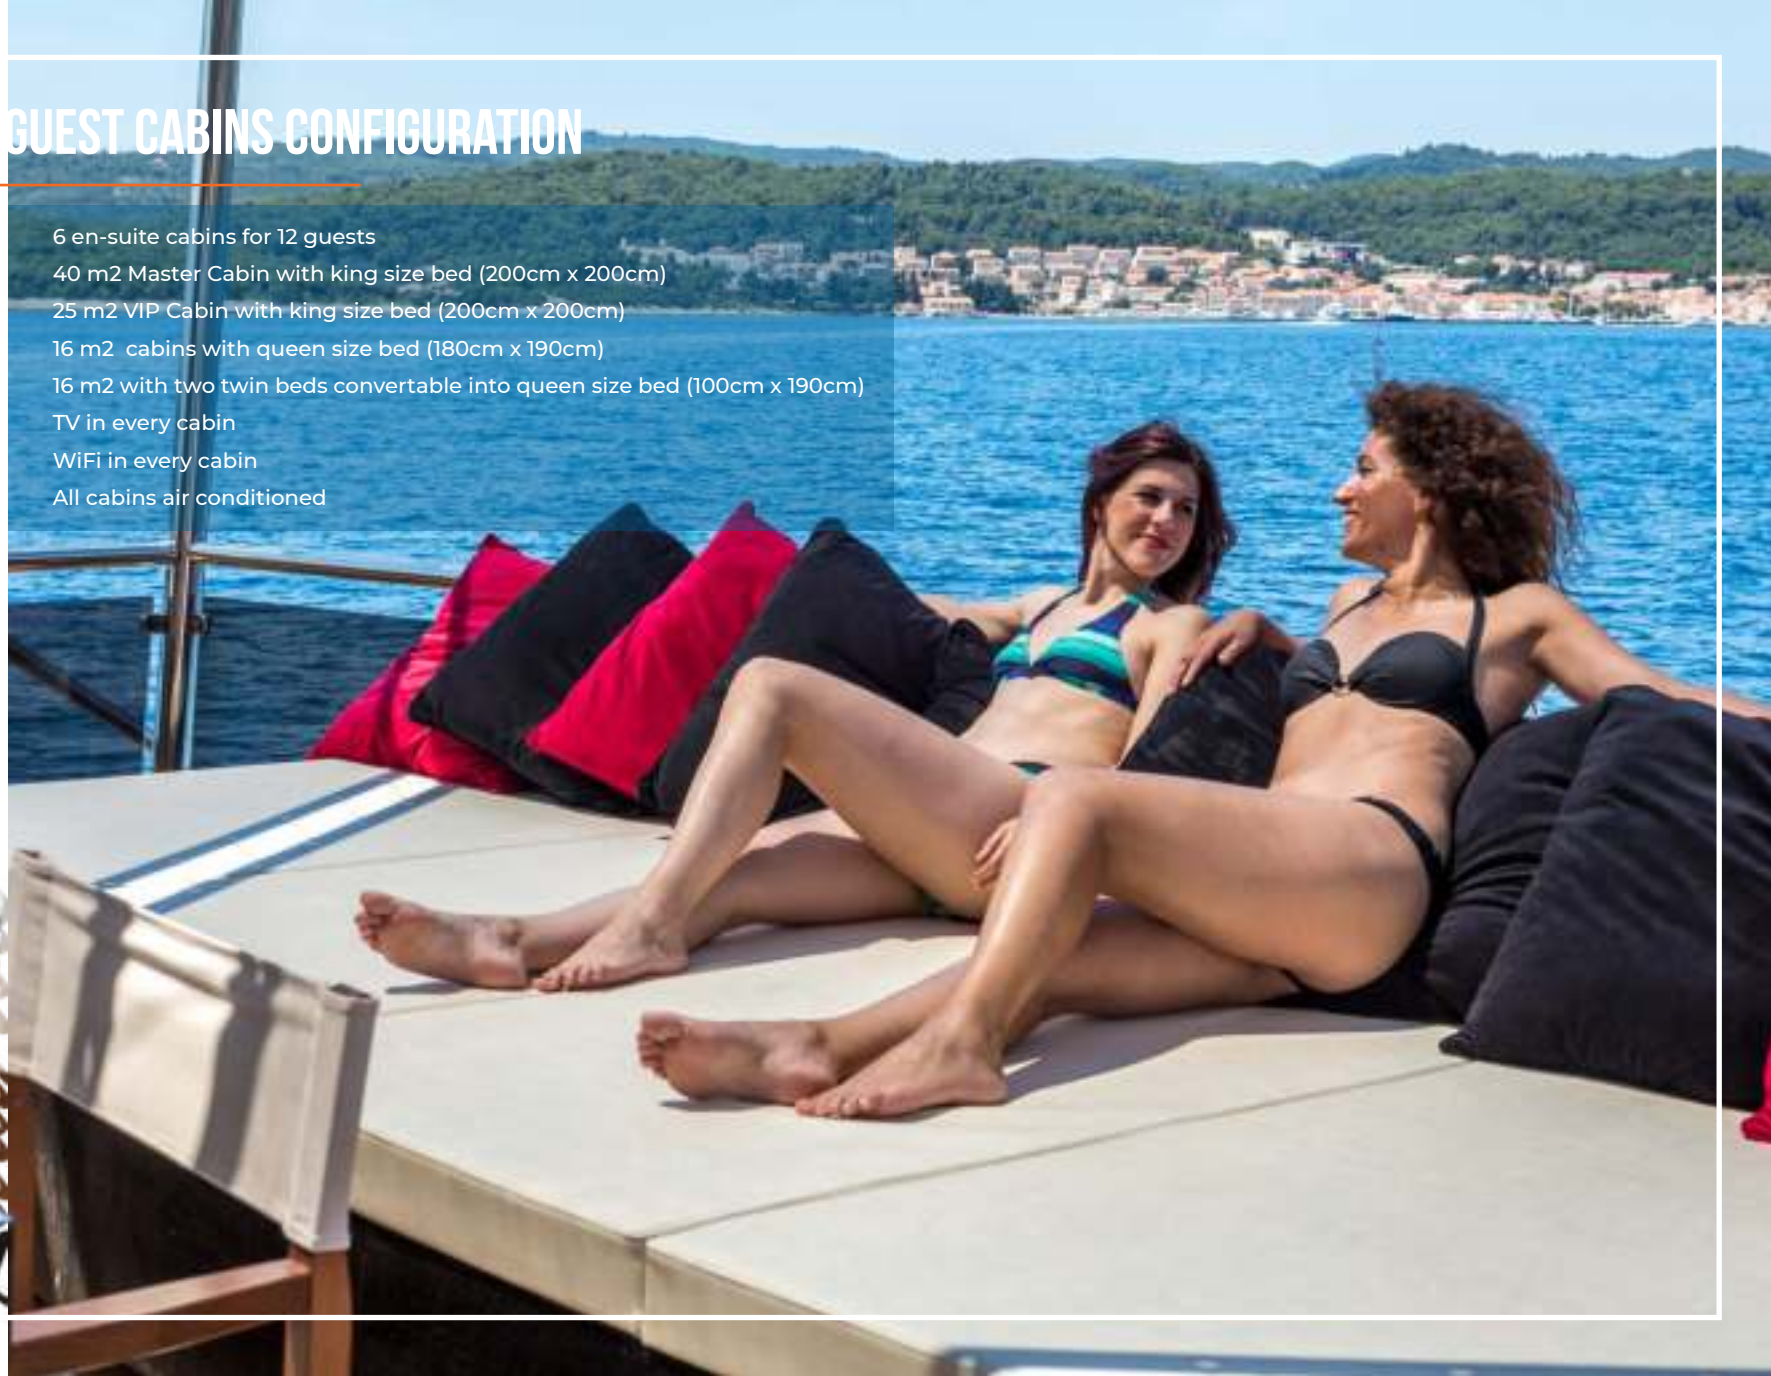

GUEST CABINS CONFIGURATION

6 en-suite cabins for 12 guests

40 m2 Master Cabin with king size bed (200cm x 200cm)

25 m2 VIP Cabin with king size bed (200cm x 200cm)

16 m2 cabins with queen size bed (180cm x 190cm)

16 m2 with two twin beds convertible into queen size bed (100cm x 190cm)

TV in every cabin

WiFi in every cabin

All cabins air conditioned

Rana Anis